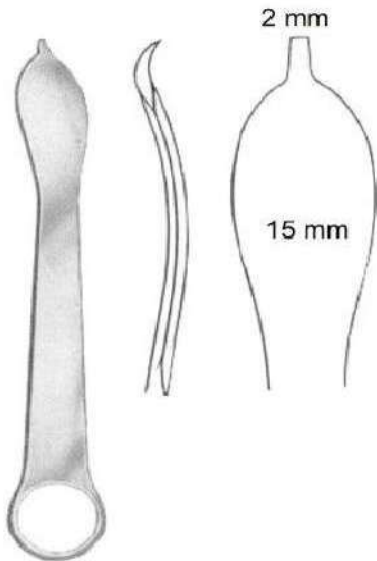

**Sebilleau Elevators 17cm**

**Bone Levers 2.8mm  
14cm**

**Bone Levers 15cm**

**Buck-Gramcko Bone Levers 7.5mm 15cm**

5.0mm

7mm

**Bone Levers 15mm 12.5cm**

**Mini-Hohmann Bone Levers 16cm**