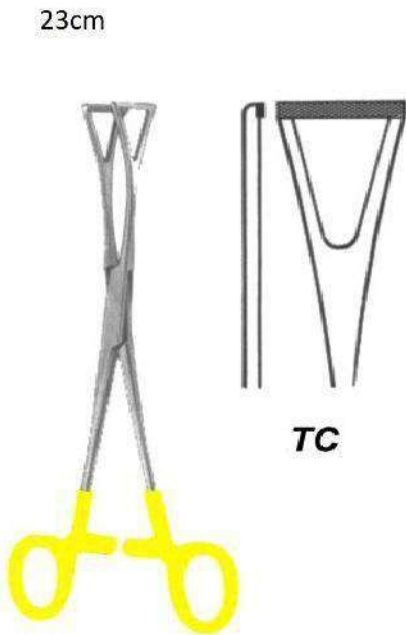

**Intestinal Tissue Forceps Atrauma**

18cm

20cm

**Duval Organ Grasping Forceps**

18cm

20cm

**Duval Organ Grasping Forceps 20cm" TC**

23cm