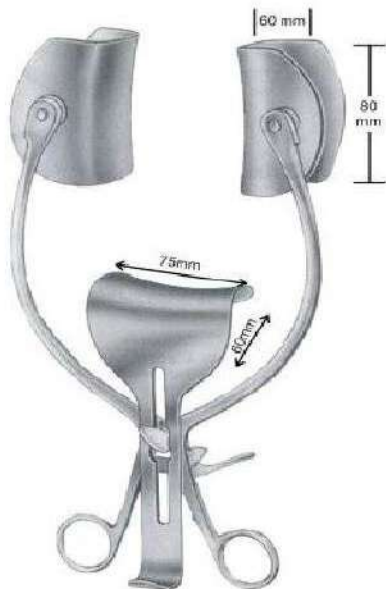

Collin Abdominal Retractors Complete 26cm