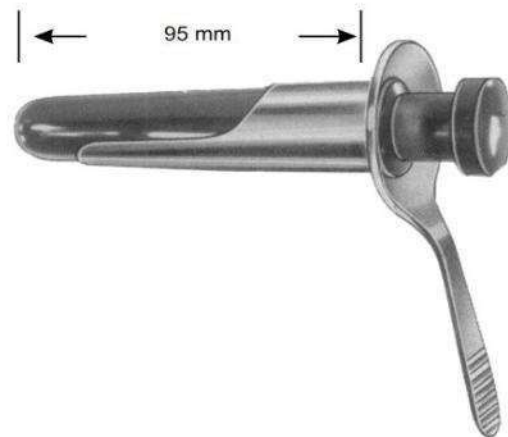

Ives-Fansler Anuscopes 22mm