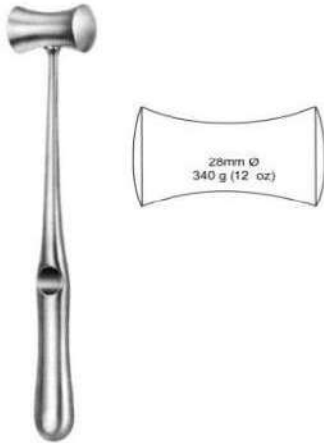

Williger B/Mallet lead filled
340g, 28mm, 24cm