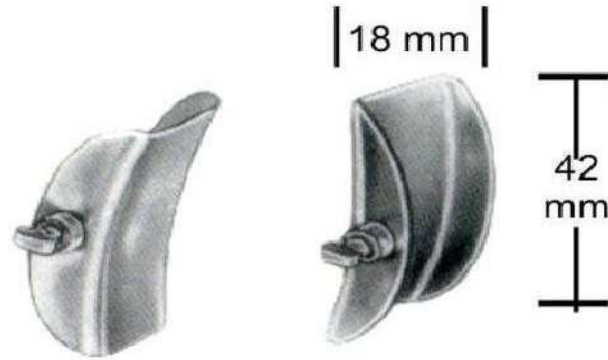

Lateral Blades Set