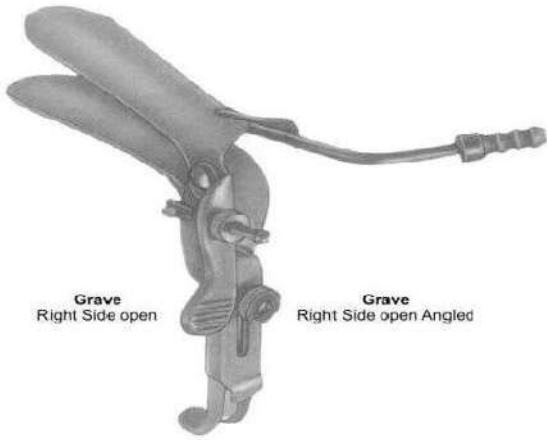

75mmx20mm

95mmx30mm

115mmx35mm

Grave Right Side open      Grave Right Side open Angled

**Grave Vaginal Speculas Right side open**

101mmx35mm

**Endospeculas Lateral**

**Pederson Vaginal Speculas**