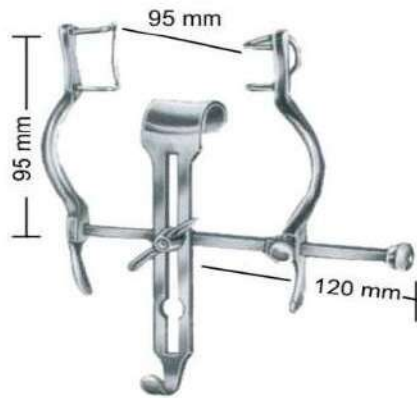

Retractors Only

Central Blade