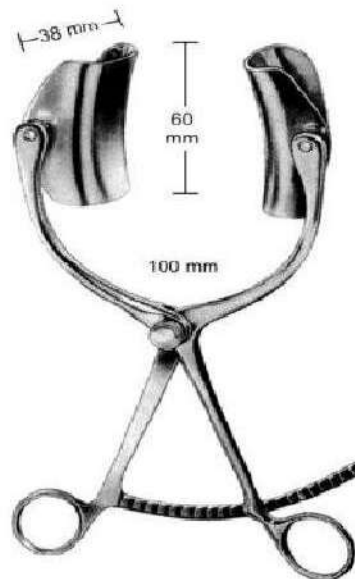

**Collin Abdominal Retractors 20cm
Complete**