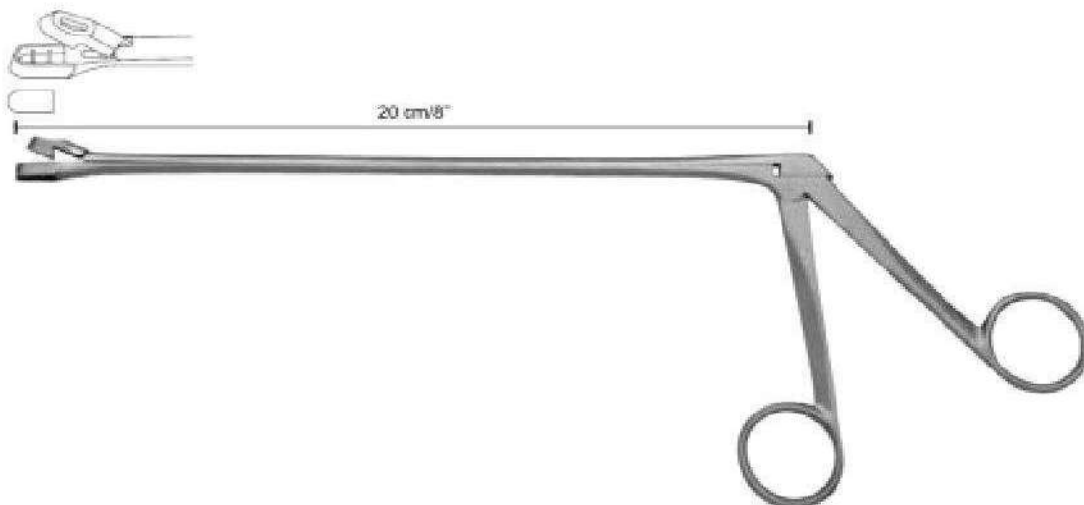

Alexander Cervical Biopsy and Specimen Forceps 28cm

Pacific-Kevorkian Cervical Biopsy and Specimen

**Burke Cervical Biopsy and Specimen Forceps 23cm**

**Eppendorff Biopsy and Specimen Forceps 20cm/8" Shaft**