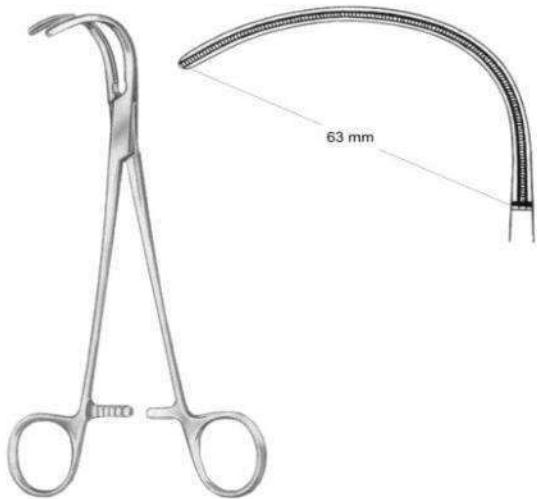

25cm

**Weber Atrauma Aortic Clamps BJ 26cm**

**Satinsky/De Bakey Atrauma  
Tangential Occlusion Cla**

**Satinsky/De Bakey Atrauma Tangential  
Occlusion Cla**

**Glover Anastomosis Clamps**

63mm 19.5cm

47mm 21cm