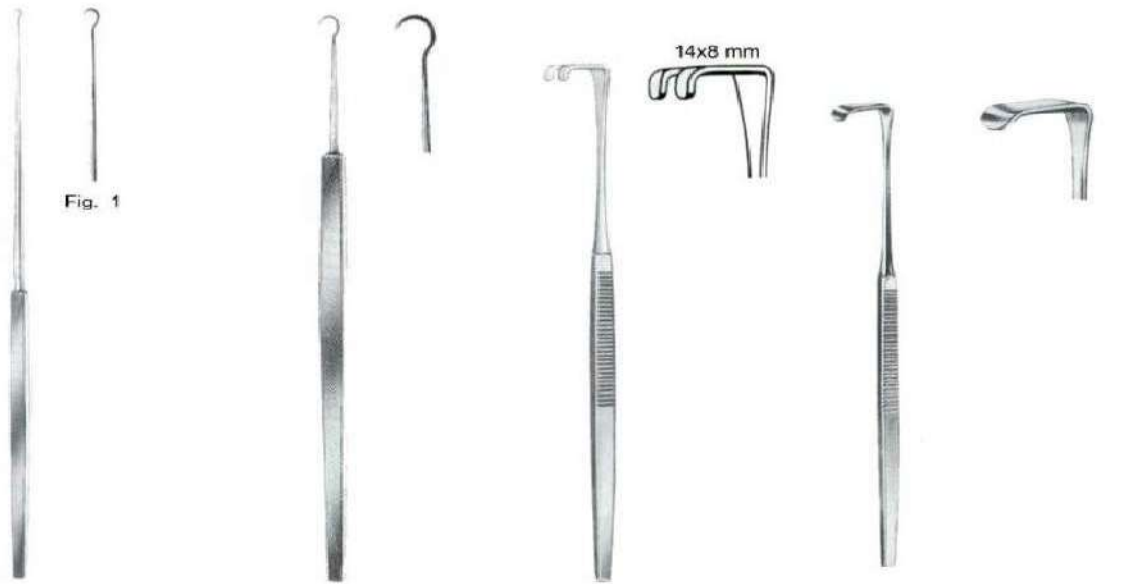

28cm

**Kilner Skin Hooks**

15cm

## Retractors

**Gillies Skin Hooks**

**Frazier Nerve Hooks Sharp**

**Wound Retractors 14x8mm**

**Mini-Langenbeck Wound Retractors 16cm**

**Wound Retractors Standard Sharp 16cm**

**Wound Retractors Standard Sharp 16cm**