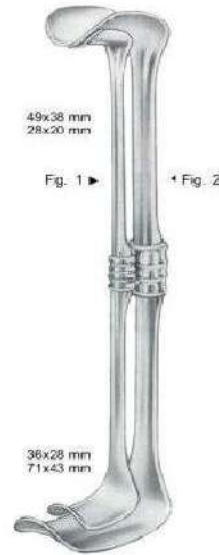

Richardson-Eastman Retractors Set of 2

28x20mm

36x28mm

44x38mm

54x22mm