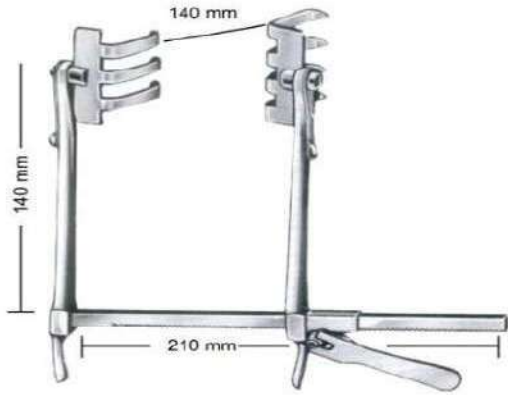

Scoville-Richter Retractors
14cm Opening

Blades 28x40mm