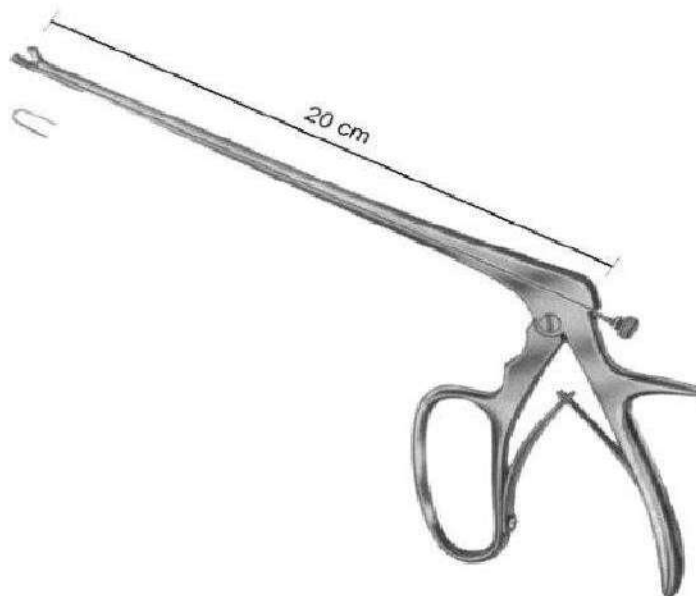

4mm

6mm

**Wittner Cervical Biopsy and Specimen Forceps**

23cm

24cm

**Wittner Cervical Biopsy and Specimen Forceps 23cm**

**Tischler-Morgan Cervical Biopsy and Specimen Forcep**

**Baby-Tischler Cervical Biopsy and Specimen Forceps**