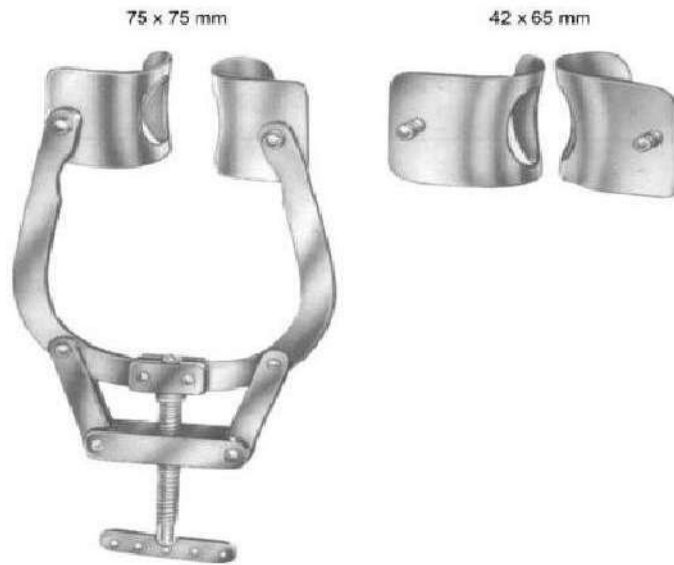

**Mercedes-Retractor Rib
Spreaders Complete**