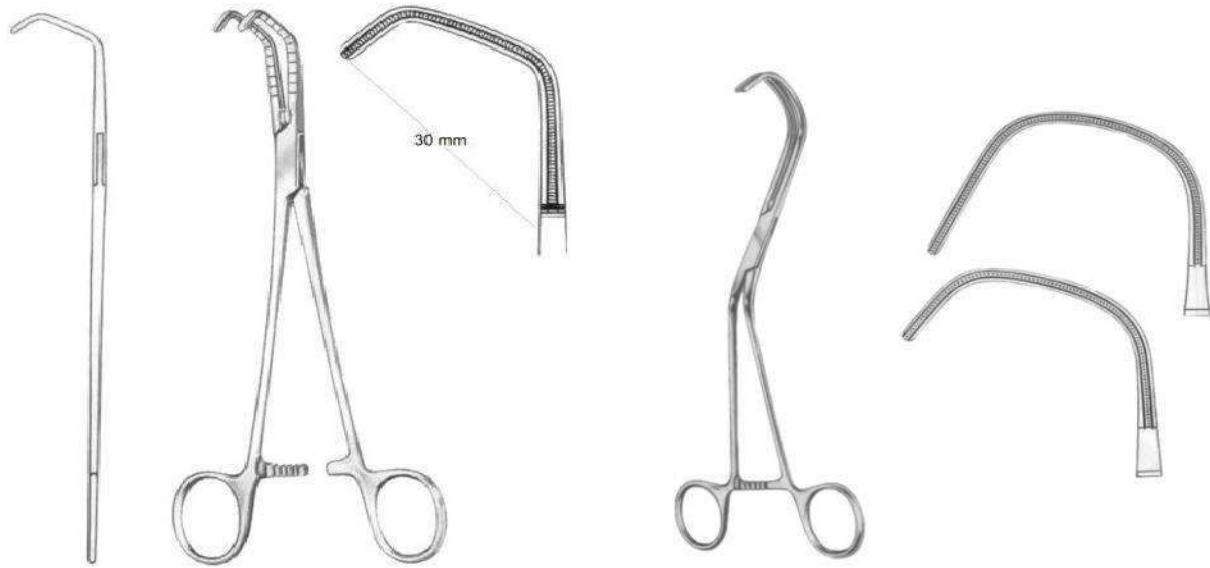

**De Bakey-Beck Atrauma
Cardiovascular Forceps**

**Lambert-Key Atrauma Artic
Anastomosis Clamps**

30D

45D