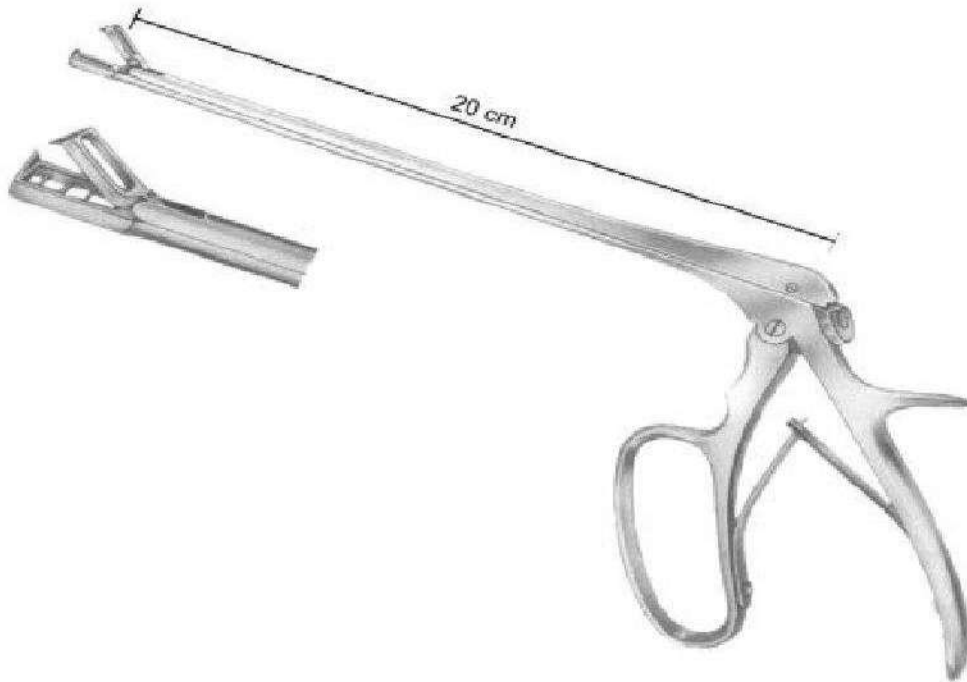

4mm

6mm

**Wittner Cervical Biopsy and Specimen Forceps**

23cm

24cm

**Wittner Cervical Biopsy and Specimen Forceps 23cm**

**Tischler-Morgan Cervical Biopsy and Specimen Forcep**

**Baby-Tischler Cervical Biopsy and Specimen Forceps**