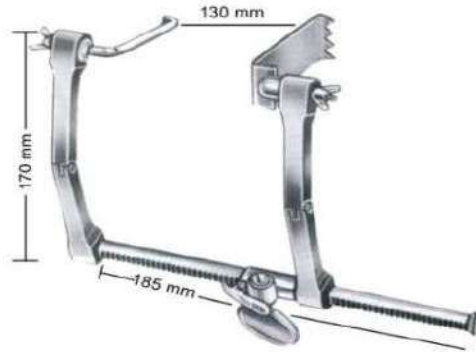

**Frazier Abdominal Retractors  
16.5cm Opening**

**Scoville-Richter Retractors**  
14cm Opening

Blades 60x50mm Pair

Blades 48x50mm

Blades 38x62mm

Blades 28x40mm

Scoville Blade 51mm

**Scoville-Haverfield Retractors** 130cm Opening